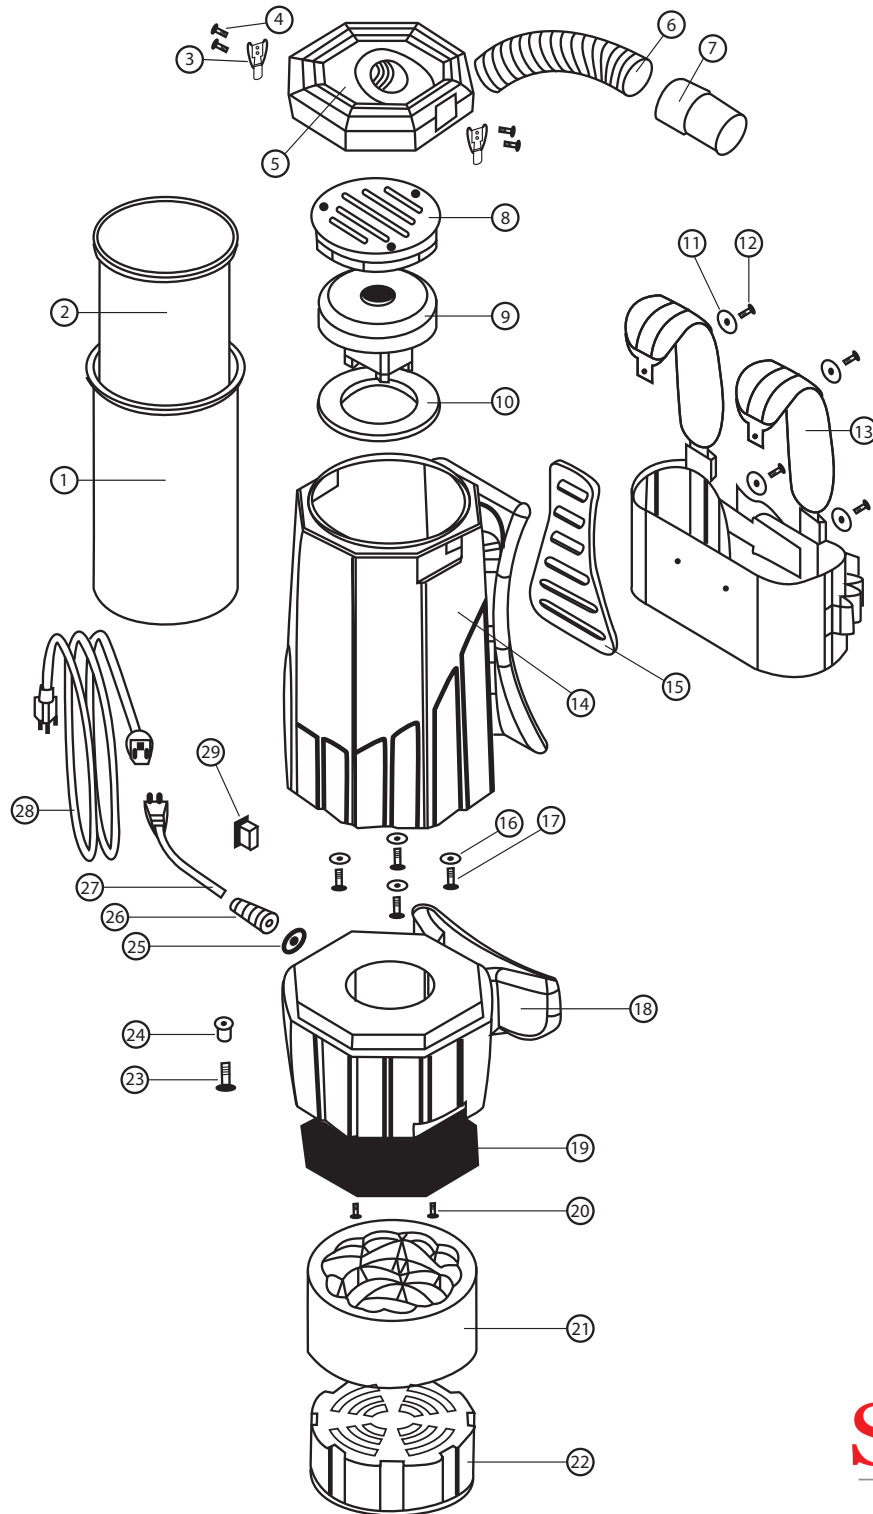

ULTIMATE
SOLUTIONS
Together We're Better!

MACHINE PARTS LIST

Raven 10-Quart Backpack Vacuum Series

SUPER, WHISPER, HEPA and AVIATION Models

Sandia
PRODUCTS

Your Ultimate Choice in
Profitable Cleaning Performance!