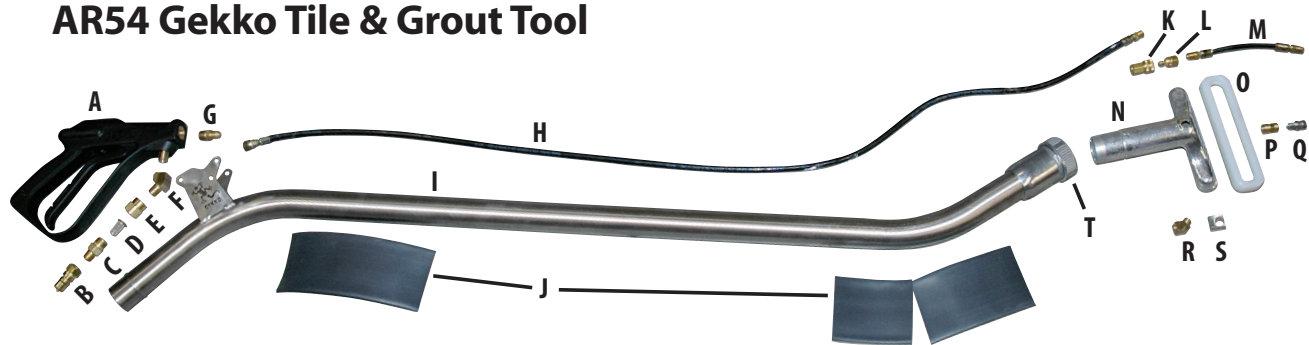

# AR54 Gekko Tile & Grout Tool

A.	100010	Spray Gun Handle	H.	NM4077	3/16" x 37" Solution Hose Assembly	O.	AW17	Gekko Tool Boot
B.	AH102	1/4" Male Quick Connect	I.	NA028	Wand Assembly	P.	BR110	1/8" Coupler F-F
C.	NA0802	1/4" Strainer Body	J.	NA038	2" Shrink Tubing (Per Foot)	Q.	B630	1/8" Veejet SS Meg 1502
D.	NA0803	Mesh Strainer	K.	NA034	1/8" Quick Connect Female	R.	BR270	1/8" 45° Elbow
E.	NA0804	Brass Strainer Adapter	L.	100005	1/8" Quick Connect Male	S.	NA023	Jet Mounting Spacer
F.	BR272	1/4" 45° Elbow	M.	NM4076	3/16" x 3 1/2" Solution Hose Assembly	T.	PU001	Coupler Nut
G.	BR126	Adapter 1/4" MPT x 1/4" T	N.	NA020	Gekko Head Tool		Not Shown	PU002 Coupler Ring