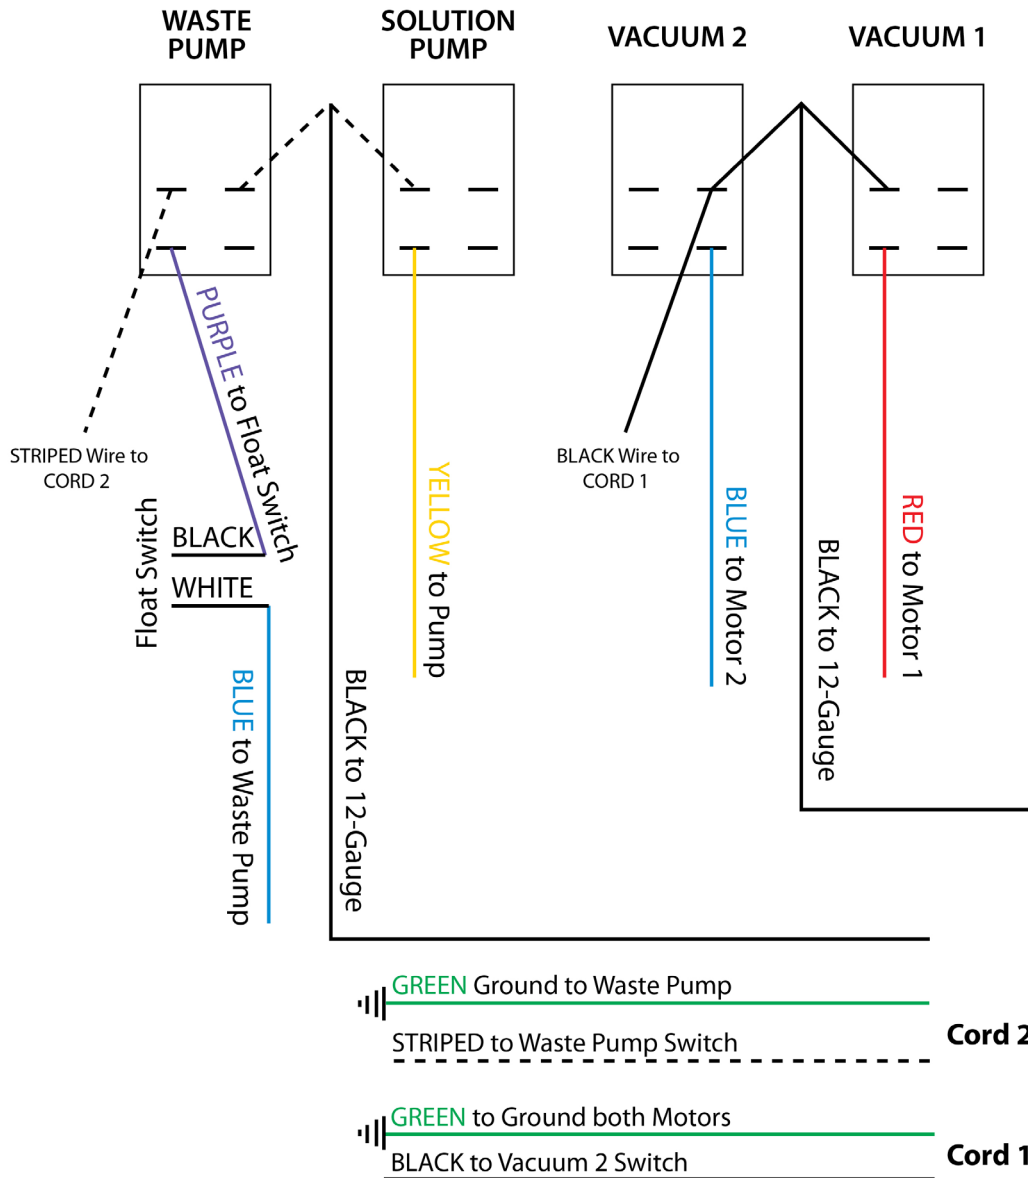

1200 PSI HARD SURFACE EXTRACTOR

Dual Motors - (1) 2-Stage, (1) 3-Stage / 2 Power Cords

Model: 80-5000

SNIPER HARD SURFACE EXTRACTOR

Machine Wiring Diagram

ULTIMATE SOLUTIONS
Together We're Better!

**CALL US TODAY IF YOU HAVE ANY QUESTIONS,
OR WOULD LIKE TO PLACE AN ORDER!**

Ultimate Solutions | Sandia Products
15571 Container Lane, Huntington Beach, CA 92649
Phone: 800-983-5834 | Fax: 714-901-8404
www.us-group.com | www.sandioplastics.com

Manufactured with
Pride in the U.S.A.