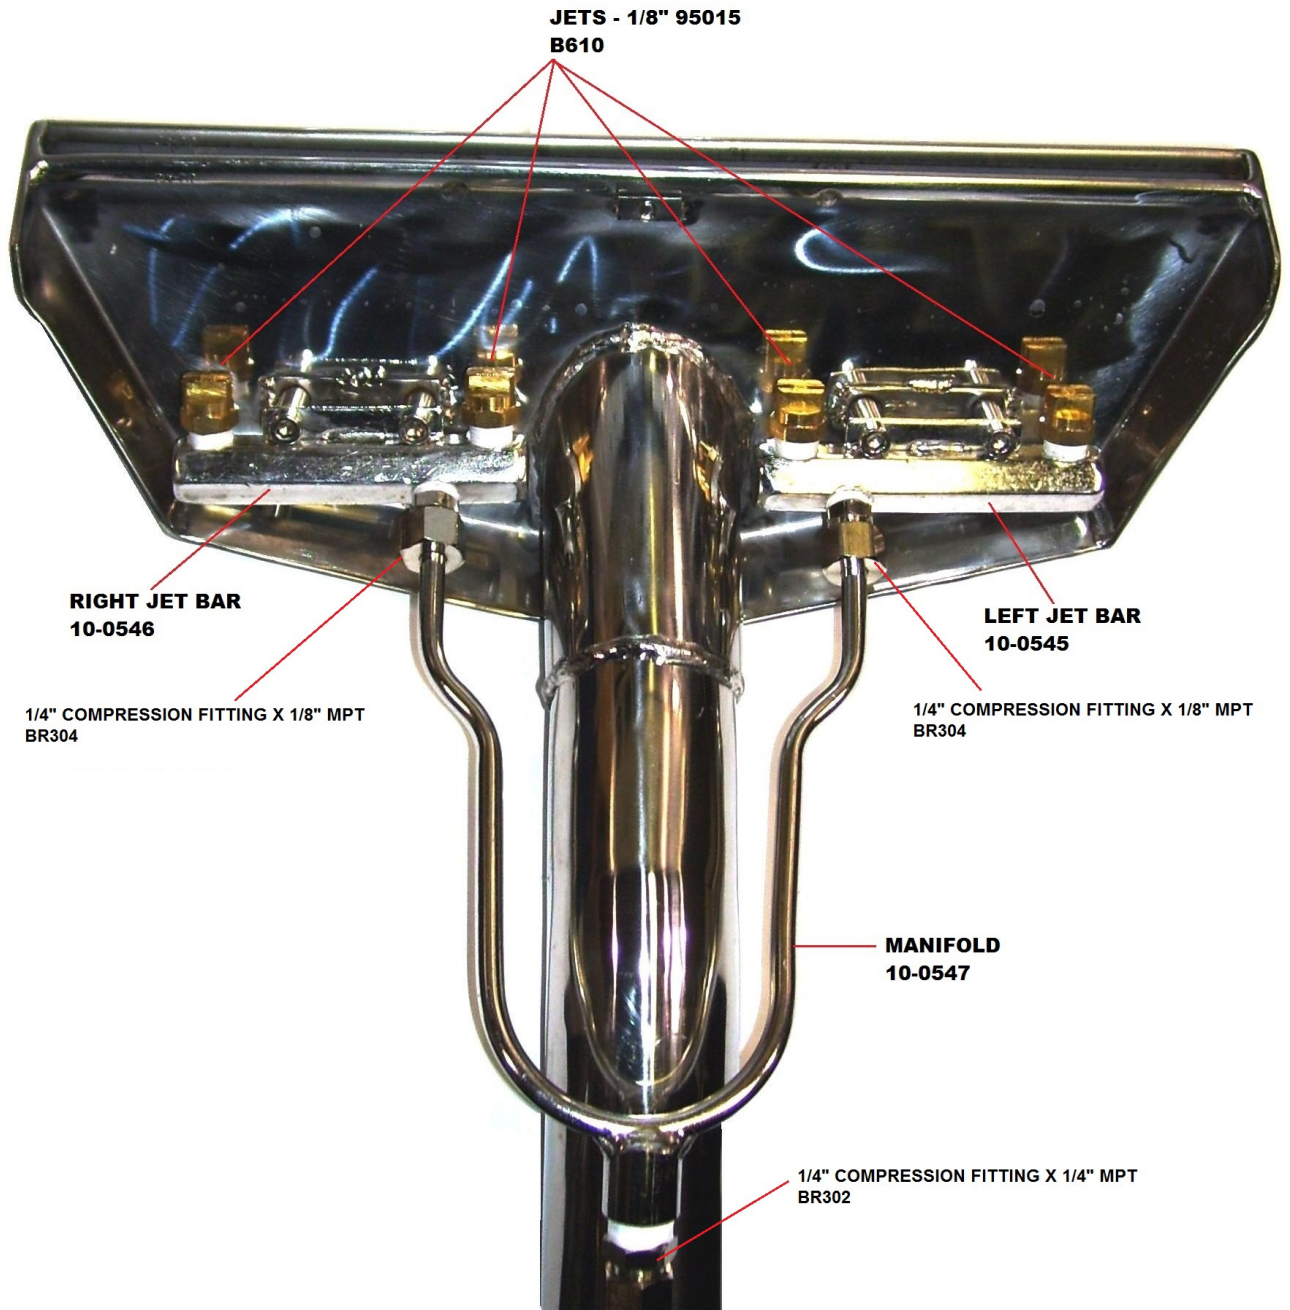

AW57 – 4-Jet Wand Parts

1/4" COMPRESSION FITTING W/ 1/4" MPT
BR302

SOFT TOUCH SS VALVE 1500PSI
AW792
Repair Kit: AW794
OR
SOFT TOUCH BRASS VALVE 1200PSI
AW791
Repair Kit: AW794

1/4" HEX NIPPLE
BR072

1/4" MALE QUICK CONNECT
AH102B

WAND GRIP HANDLE FOR 1.75" TUBE
WITH HARDWARE - Vinyl Coated Steel
10-1311